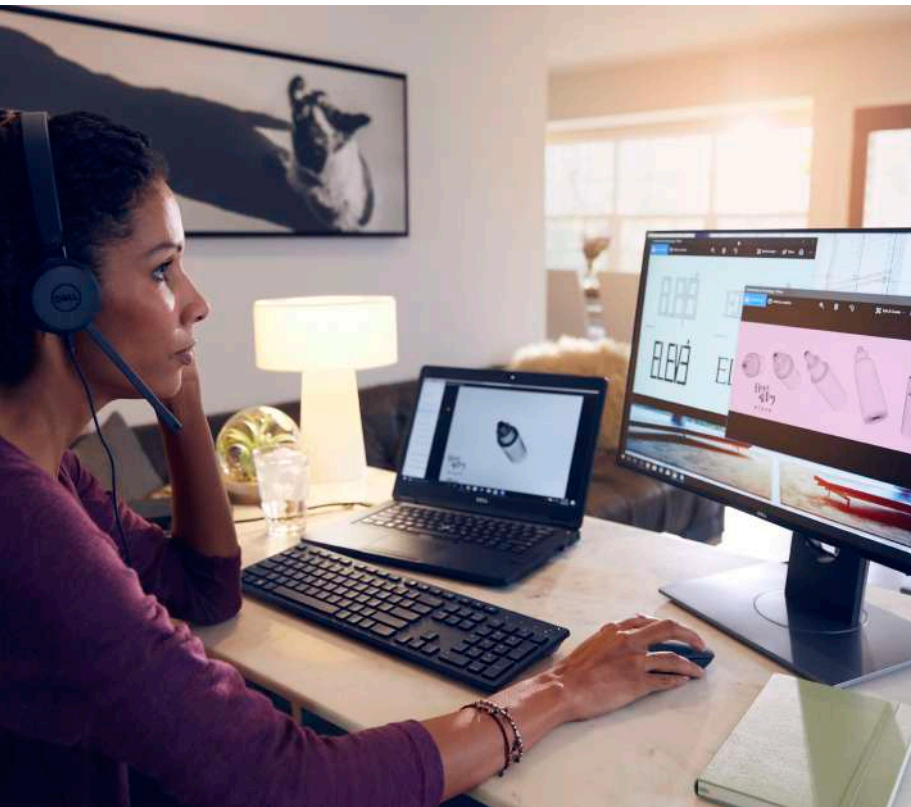

4 Dell All-in-One Port Cover

Designed for OptiPlex All-in-Ones, this easy to install port cover secures your ports and protects your investment.

5 OptiPlex All-in-One Articulating Stand

Tilt your monitor towards and backwards and recline to a 60 degree angle. The articulating stand makes it easy to comfortably use your touch screen.

6 OptiPlex All-in-One Height Adjustable Stand

Raise, tilt, pivot or swivel your All-In-One to enjoy the best view.

4

5

6

Accessories for your Latitude Notebook

Dell Pro Sleeve 14 (Not in picture)

Made with plush lined interior, the sleeve protects and takes your laptop and its accessories wherever your busy day takes you.