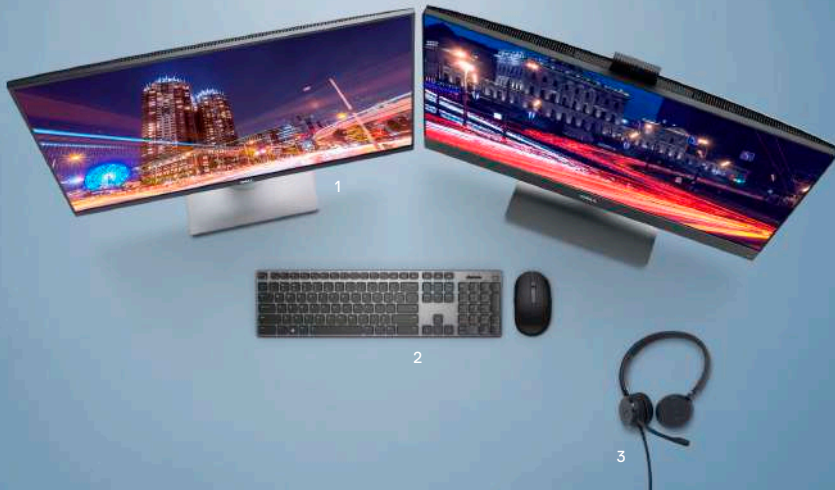

REMOTE WORKER

Off-site shouldn't mean off your game

In order to work confidently, Remote Workers rely on flawless connectivity and seamless collaboration.