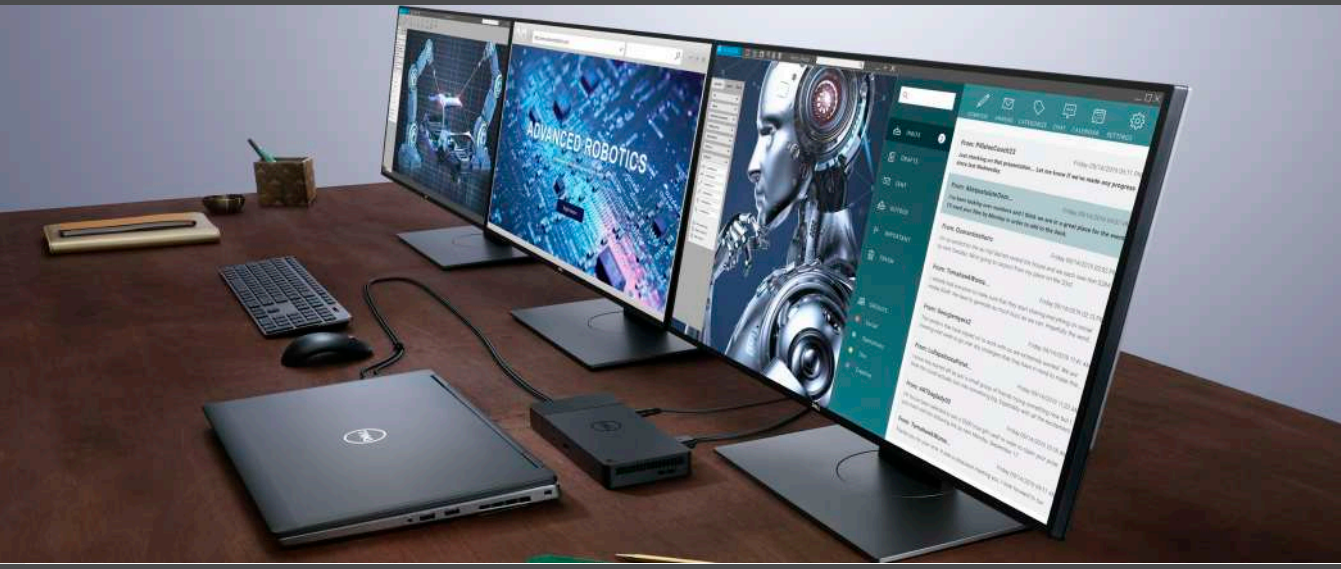

ENGINEER

Engineered for the high-speed pursuit of perfection

Engineers require powerful technology to run graphics intensive applications effortlessly and effectively.

1 Dell Performance Dock | WD19DC

Dell's most powerful dock¹ delivers the ultimate productivity experience. Charge your system faster, support up to three displays and connect to your peripherals via a single cable with dual USB-C connectors.

2 Dell UltraSharp 32 4K USB-C Monitor | U3219Q

Experience outstanding screen performance on this 4K USB-C monitor featuring InfinityEdge and multitasking capabilities.

3 3Dconnexion SpaceMouse Pro Wireless

3Dconnexion patented 6-Degrees-of-Freedom (6DoF) sensor is specifically designed to manipulate digital content or camera positions in the industry-leading CAD applications. Simply push, pull, twist or tilt the 3Dconnexion controller cap to intuitively pan, zoom and rotate your 3D drawing.

4 Dell Premier Wireless Keyboard and Mouse | KM717

Enhance productivity and enjoy its elegant design that will fit into virtually any workspace. For increased productivity you can simultaneously pair up to two compatible devices with Bluetooth LE.

5 HTC Vive Pro

Designed to meet the needs of today's most demanding VR users - from expansive office environments to crowded arcades, this is the most capable and fully featured virtual reality system.

6 Jabra Evolve 75

With the ambient noise cancellation feature of this wireless headset you can hear every word clearly on your next call. This easy to carry device is certified for Microsoft Skype for Business.

Dell Timbuk2 Authority Backpack (Not in Picture)

Designed specifically for Dell, the Timbuk2-Authority backpack is built to carry and protect everything you need for the workday. The internal organizer provides ample space for laptop accessories and any extra items you need to carry.

Dell Portable Thunderbolt 3 SSD - 1TB (Not in Picture)

One of the world's fastest portable SSD storage devices, the Dell Portable Thunderbolt™ 3 SSD 1 TB lets you backup or transfer all your large files at lightning fast speeds.

Dell Ultrasharp 32 8K Monitor | UP3218K (Not in Picture)

Experience realistic images like never before on the award-winning, world's first 31.5" 8K monitor featuring Dell PremierColor. This monitor is calibrated on AdobeRGB and sRGB to a color accuracy of Delta-E less than 2.

* Shown with Precision 7540 Mobile Workstation