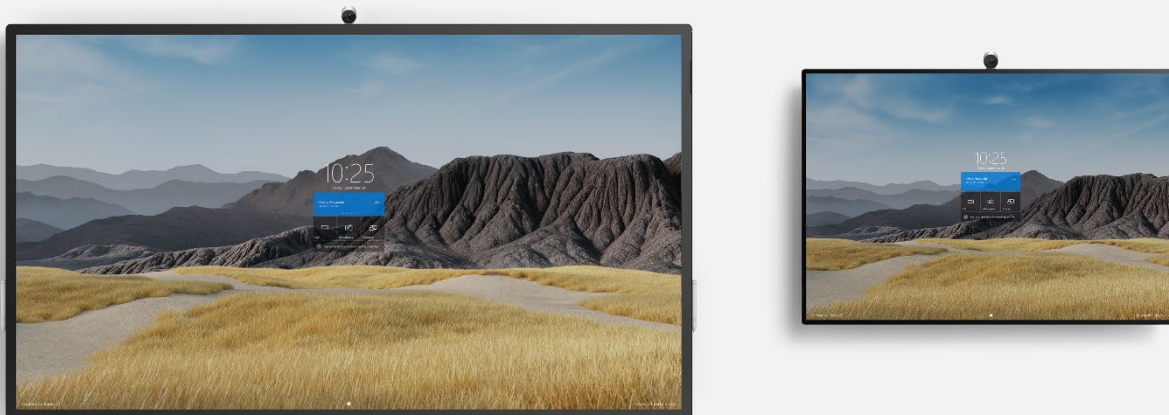

Microsoft Surface Hub 2S Family

Fact Sheet

September 2020

Surface Hub 2S 85" coming January 2021. Pre-release product shown; product and features subject to change and may vary by country/region. Products and features subject to regulatory certification/approval; actual sale and delivery is contingent on compliance with applicable requirements.

Enable teamwork anywhere with the Surface Hub 2S family of devices, a Microsoft Teams-certified meetings platform and modern collaborative canvas. Remote or in the same space, from an individual's office to the board room, Surface Hub 2S can bring people together wherever they work. Meet, move, and team without boundaries.

Top Features and Benefits

Make remote meetings feel less remote. Bridge the distance between remote team members with a powerful meetings and collaboration platform that's Microsoft Teams-certified, whether your meeting room is for smaller teams or you need a large-room experience. In vibrant and clear life-sized video, you'll feel like remote team members are in the room with you on the brilliant, 4K screen.

Teamwork anytime, anywhere. From small group brainstorming to big team meetings, find the right fit. Choose the size, audio and video accessories, and Windows OS¹ your teams need, whether they meet in smaller, intimate groups or large teams that need a robust, Microsoft Teams-certified experience. For teams on the move, relocate from one room to another when you use Surface Hub 2S with Steelcase Roam™ Mobile Stands.²